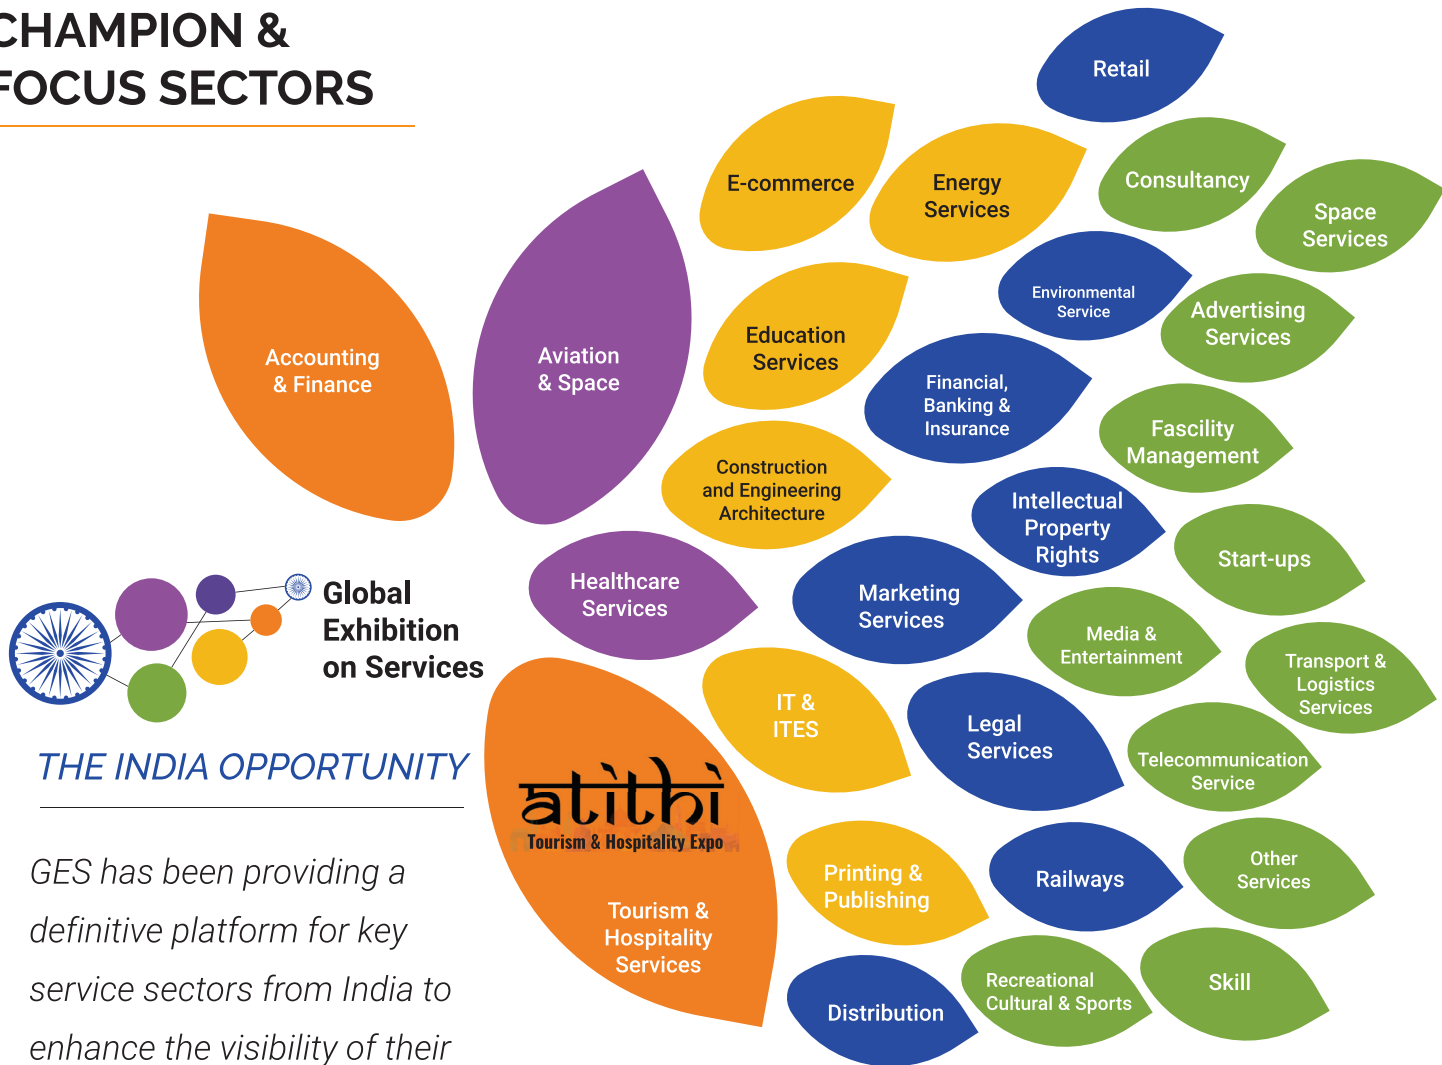

6000000
BUSINESS MEETINGS

3500+
OVERSEAS BUSINESS
DELEGATES FROM
OVER 150 COUNTRIES

SPEAKERS

500+
KNOWLEDGE SESSIONS

CEO YASHODA HOSPITAL &
RESEARCH CENTER
**DR. UPASANA
ARORA**

ECONOMIC ADVISER
MINISTRY OF CIVIL AVIATION
**MRS. VANDANA
AGGARWAL**

ADVISOR, CAHO & FOUNDER CHAIRMAN
MEDISYNC HEALTH MANAGEMENT SERVICES
**DR. NAGENDRA
SWAMY S. C.**

VP & CTO TATA CONSULTANCY
ENGINEERS(TCE)
**DR. RAJASHEKHAR
MALUR**

JS, MINISTRY OF ELECTRONICS
& INFORMATION TECHNOLOGY
**MR. RAJIV
KUMAR**

FOUNDER & CHAIRMAN
NARAYANA HEALTH
**DR. DEVI PRASAD
SHETTY**

VP LAGHU UDHYOG BHARTI
(LUB), KARNATAKA
**SHRI B.S.
SRINIVASAN**

PRINCIPAL SECRETARY DPT.
OF C&I GOVT. OF KARNATAKA
**MR. GAURAV
GUPTA**

POLICY PAPERS & REPORTS

**POLICY PAPERS
FOR VARIOUS
STATES**

500+
MOU

CHAMPION & FOCUS SECTORS

GES has been providing a definitive platform for key service sectors from India to enhance the visibility of their offerings in global markets and realize the full growth potential of the Indian services sector.